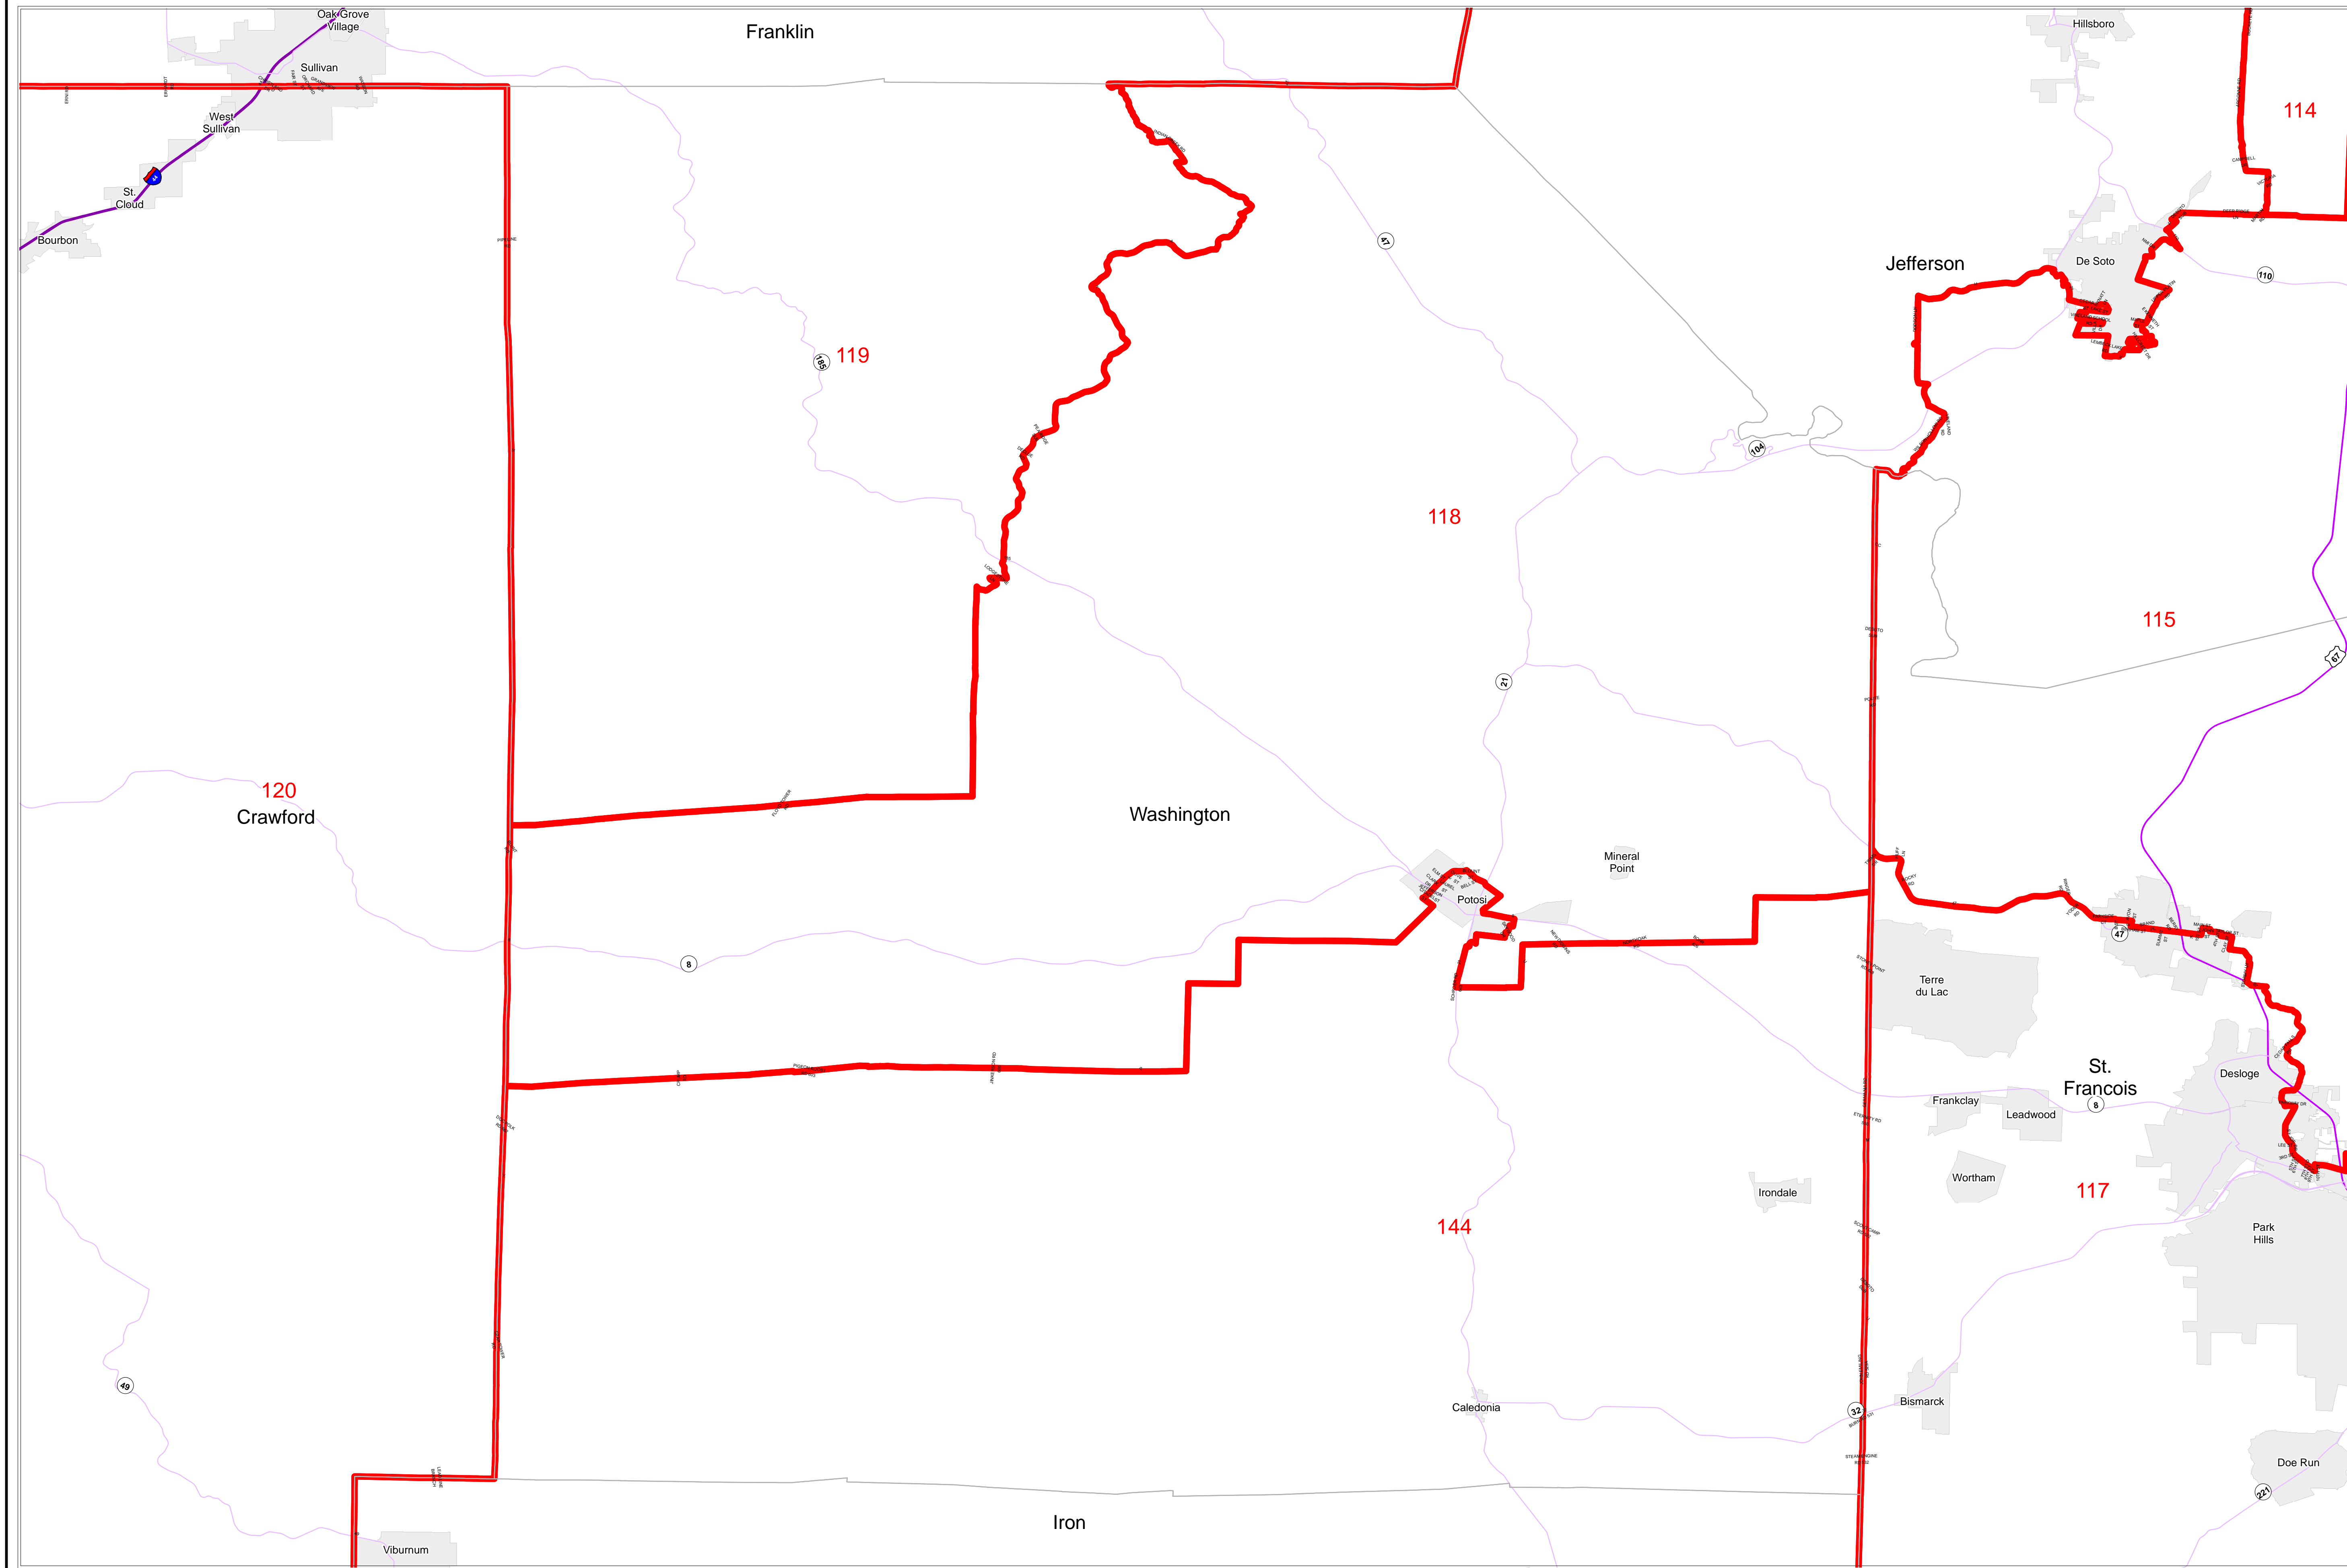

House Apportionment Plan 2011

Missouri Appellate Apportionment Commission